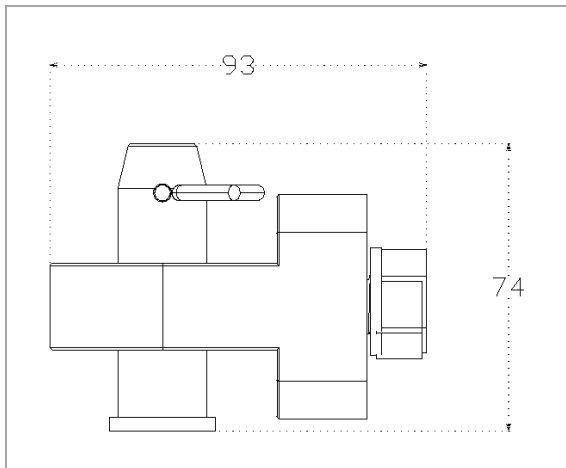

KSU105

Connection kit for sleeve block – 105 Series
Kit di connessione per blocco manica - Serie 105

TECHNICAL DATA

Dimension	93 x 74 x 60 mm
Material	Steel (AVP)
Components	2 U support – 2 T support 2 bolt – 2 pins – 2 safety spring
Weight	2.80 kg
Volume	0.00041 mc