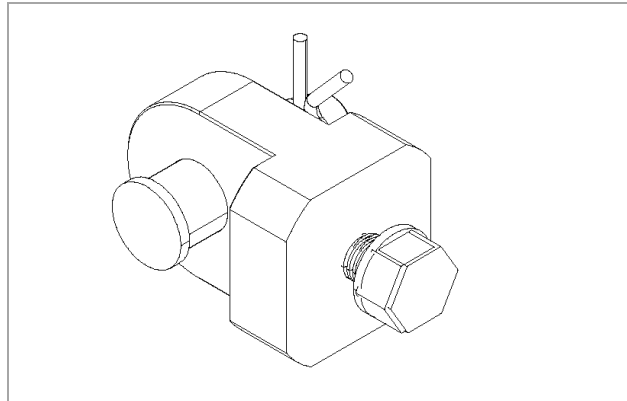

KSU105

Connection kit for sleeve block – 105 Series
Kit di connessione per blocco manica - Serie 105

TECHNICAL DATA

Dimension	93 x 74 x 60 mm
Material	Steel (AVP)
Components	2 U support – 2 T support 2 bolt – 2 pins – 2 safety spring
Weight	2.80 kg
Volume	0.00041 mc