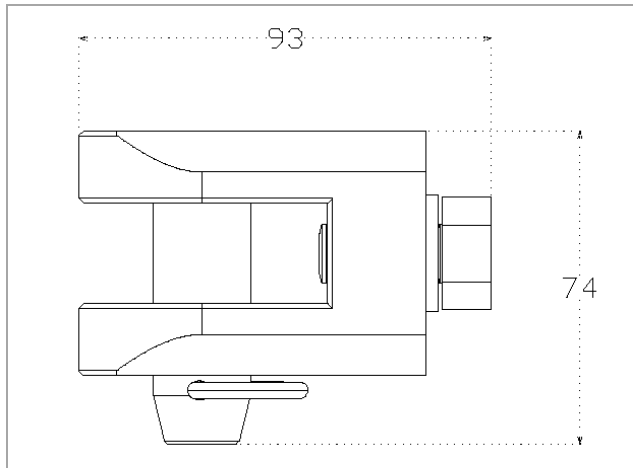

KSU105

Connection kit for sleeve block – 105 Series
Kit di connessione per blocco manica - Serie 105

TECHNICAL DATA

Dimension	93 x 74 x 60 mm
Material	Steel (AVP)
Components	2 U support – 2 T support 2 bolt – 2 pins – 2 safety spring
Weight	2.80 kg
Volume	0.00041 mc