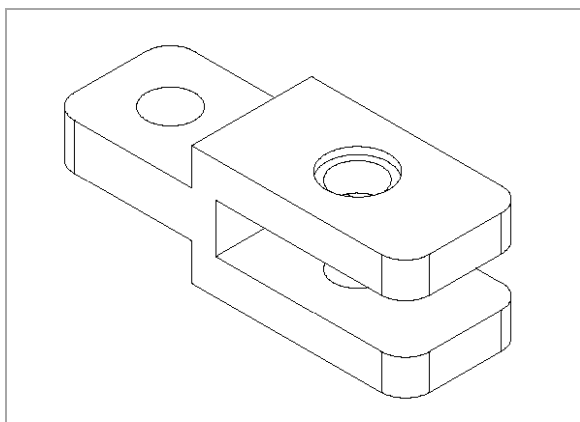

ST01UF-F
 Female fork steel connector version fixed
 Connettore in acciaio forca fissa versione femmina

TECHNICAL DATA

Dimension	148 x 50 x 50 mm
Material	Galvanized Steel
Weight	1.30 kg
Volume	0.00037 mc