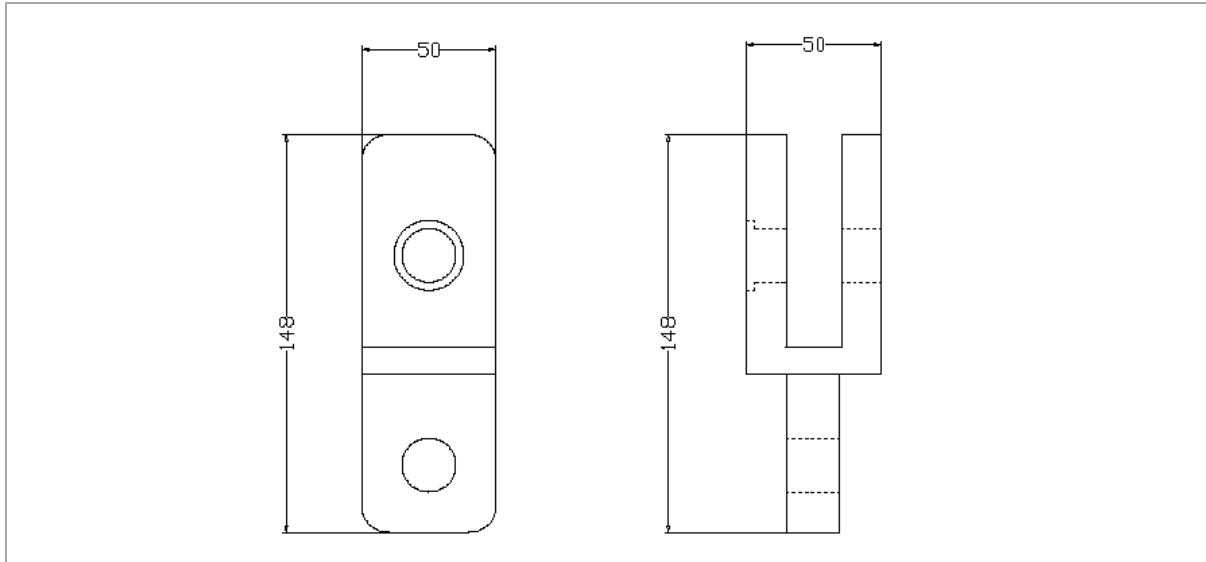

ST01UF-F
 Female fork steel connector version fixed
 Connettore in acciaio forca fissa versione femmina

TECHNICAL DATA

Dimension	148 x 50 x 50 mm
Material	Galvanized Steel
Weight	1.30 kg
Volume	0.00037 mc