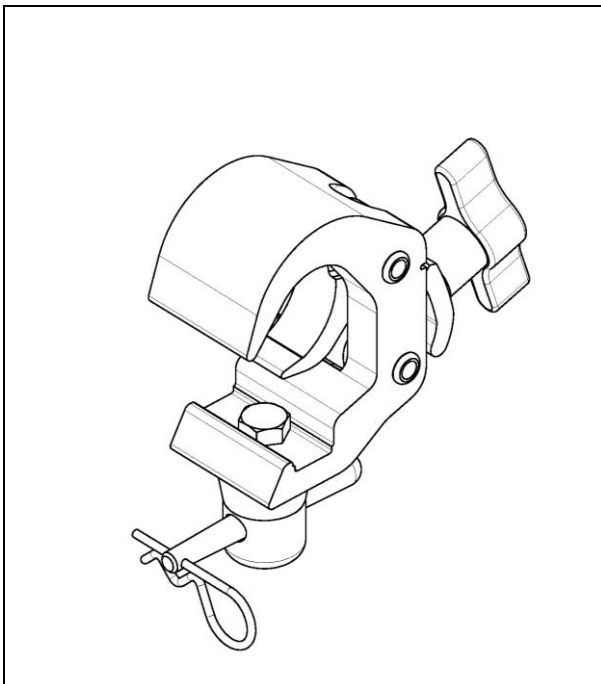

Gancio a grilletto in alluminio con mezzo spinotto sp. 50mm, verniciato nero
 Hook trigger aluminum with a half pin sp. 50mm, color painted black

GC/07ANM02

Scheda Tecnica / *Datasheet*

Dimensioni / Dimensions

150x169x54 mm

Materiale / Material

Lega EN AW-6082 T6

Finitura superficiale / Surface finish

*Verniciato nero / *Painted Black*

Peso / Weight

0.953 kg

Volume trasporto / Transport volume

0.0014 m³

Portata / Max. load

450 kg

Note / Notes

Min. diametro tubo (*Min. tube diameter*) – 48 mm
 Max. diametro tubo (*Max. tube diameter*) – 51 mm