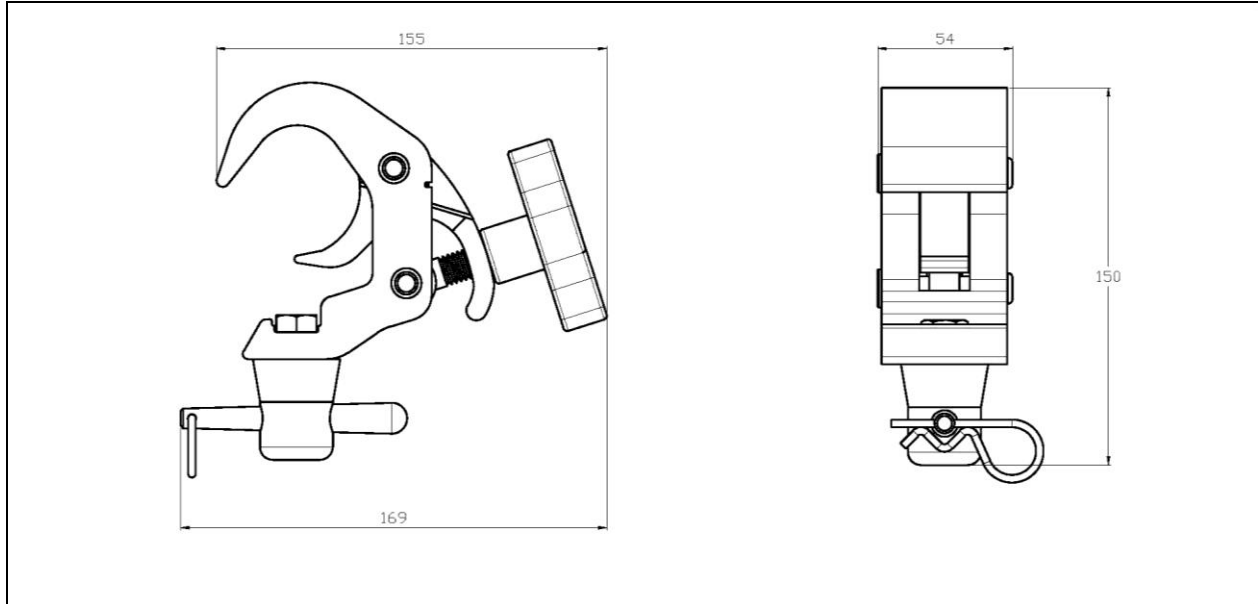

Gancio a grilletto in alluminio con mezzo spinotto sp. 50mm, verniciato nero
 Hook trigger aluminum with a half pin sp. 50mm, color painted black

GC/07ANM02

Scheda Tecnica / *Datasheet*

Dimensioni / Dimensions

150x169x54 mm

Materiale / Material

Lega EN AW-6082 T6

Finitura superficiale / Surface finish

*Verniciato nero / *Painted Black*

Peso / Weight

0.953 kg

Volume trasporto / Transport volume

0.0014 m³

Portata / Max. load

450 kg

Note / Notes

Min. diametro tubo (*Min. tube diameter*) – 48 mm
 Max. diametro tubo (*Max. tube diameter*) – 51 mm