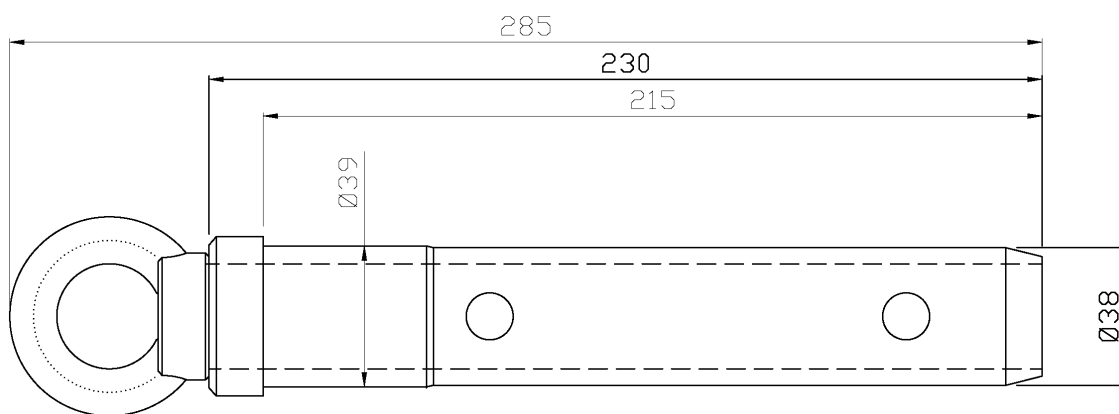

Quick connection kit: 1 steel spigot 230mm long with eyebolt, 2 steel pins; 2 safety springs.
Kit di connessione rapida: 1 spinotto in acciaio lungh. 230mm con golfare; 2 spine in acciaio; 2 fermi.

TECHNICAL DATA

Dimensions:	Ø39x285 mm
Material:	Galvanized steel
Weight:	2,70 kg