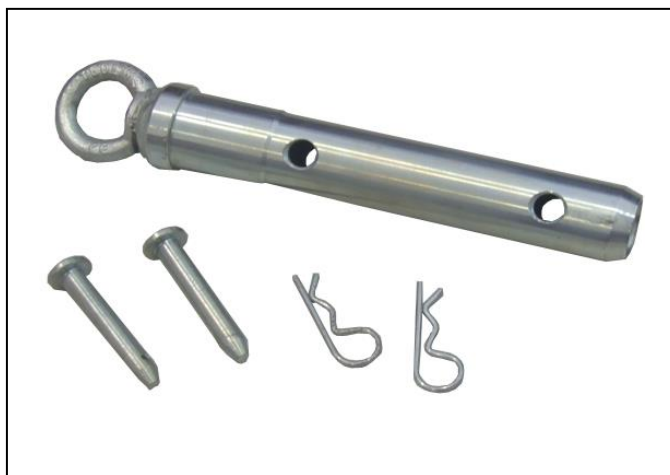

Quick connection kit: 1 steel spigot 230mm long with eyebolt, 2 steel pins; 2 safety springs.
Kit di connessione rapida: 1 spinotto in acciaio lungh. 230mm con golfare; 2 spine in acciaio; 2 fermi.

TECHNICAL DATA

Dimensions:	Ø39x285 mm
Material:	Galvanized steel
Weight:	2,70 kg