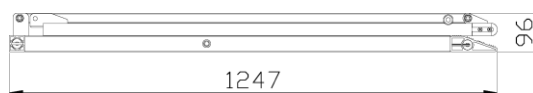

Barriera Antipanico – modulo gate access
 Crowd Barrier – Gate access module

Open

Closed

TECHNICAL DATA

Material	Aluminium alloy (Anticorodal)
Open Barrier dimensions	120 x 125 x (H)120 cm
Closed Barrier dimensions	120 x 125 x (H)10 cm
Gate width	70 cm
Weight	47 kg