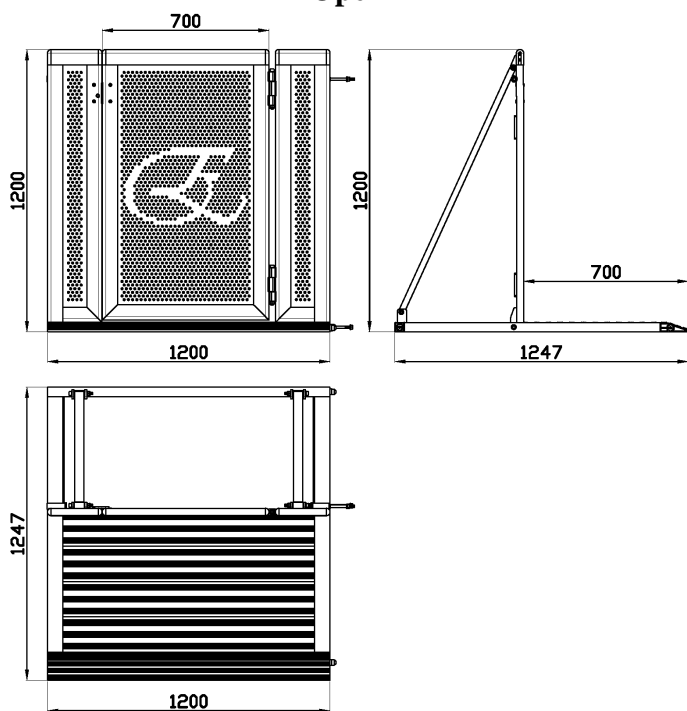

Barriera Antipanico – modulo gate access
 Crowd Barrier – Gate access module

Open

Closed

TECHNICAL DATA

Material	Aluminium alloy (Anticorodal)
Open Barrier dimensions	120 x 125 x (H)120 cm
Closed Barrier dimensions	120 x 125 x (H)10 cm
Gate width	70 cm
Weight	47 kg