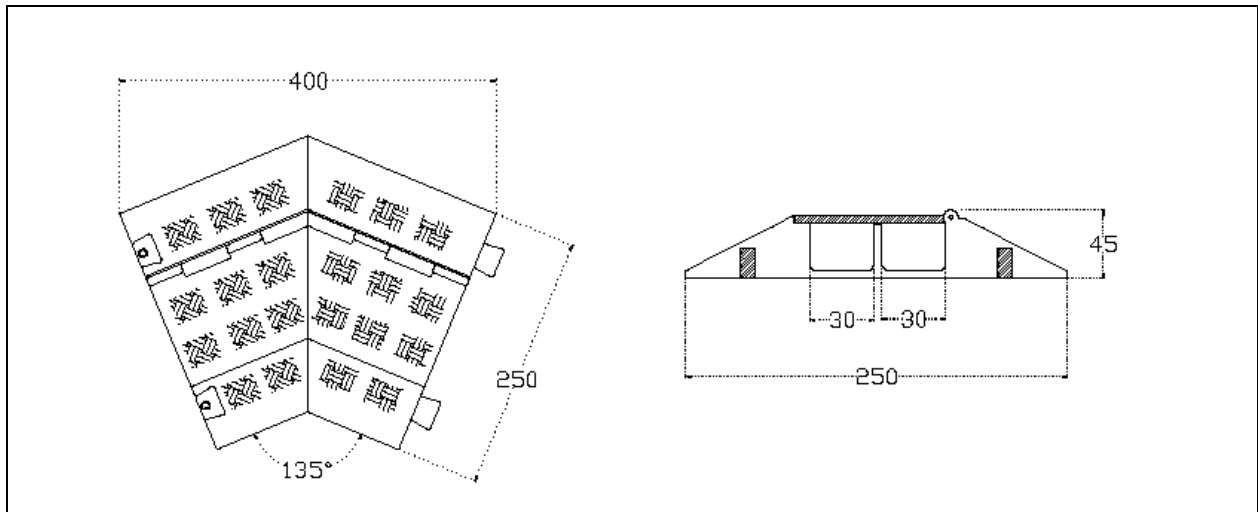

Cable Cross - 2 Chanel right corner 45 degree corner
Padana passa cavi ad angolo 45° destro - 2 canali

TECHNICAL DATA

Dimension cable cross	400 x 250 x 45 mm
Dimension channel	150 x 35 x 35 mm
Material	High density polyurethane
Weight	2.50 kg
Protection degree	IP30
Electrical safety	European directive 73/23CE
Volume	0.0045 mc
number channel	2
Static capacity load*	3500 kg
Operating Temperature	-20° C / + 55 ° C

*an area 200x200mm