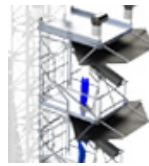

- 1 SOLID
- 2 COMPACT
- 3 FAST

SPOT BASKET for follow spots
Perspective no limits and boundaries

Send a friend

View PDF

EFESTO has designed a very compact "Follow spot Basket", capable of combining four follow spots. Modular aluminium structure, assembled with prefabricated components and used as a suspended work plan in combination with free-standing towers and lifting systems.

Spot Basket structure provides a support base in elevation for stage luminaries, commonly called "Follow spots" and for the operator assigned to its use.

Spot Basket can be used as a single module overlapped configuration up to **maximum number 4 modules** / spot baskets. The modularity and compactness of elements make easy and fast the assembly. This structure can be dismantled completely for a compact transport and storage area. >> [More info](#)