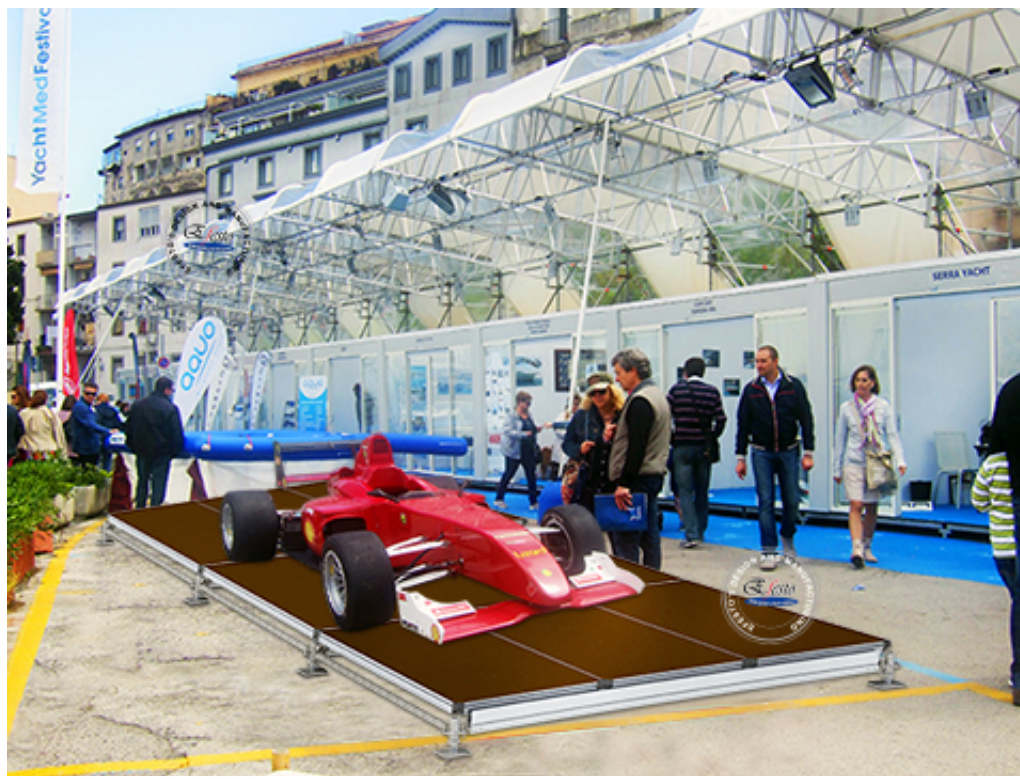

Next events 2016

prolight+sound

Come to visit us at Prolight+sound 2016
05 - 08.04.2016 Frankfurt, Germany