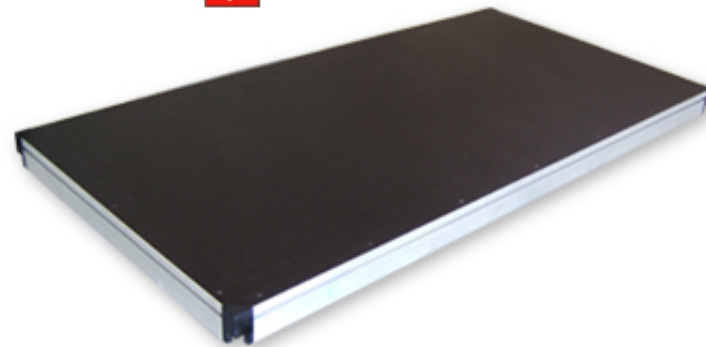

DESIGN IMPLEMENTATION
TESTING ENERGIZE

HOME COMPANY PRODUCTS CONTACTS SUPPORT

Vasco Rossi singer's the spaceship takes off on **GAMMA** stage ! **GAMMA** stage is platform stage for scaffolding system

GAMMA stage is the platform stage for scaffolding systems, *made in Italy* by **EFESTO**, makes the strong stage spaceship of **Vasco Rossi singer** and the V-shaped catwalk jutting out into the public and welcomes, as in a hug, the generations of yesterday, today and tomorrow.

The scenography of the the stage of **Live Kom tour in 2015** gives way to the idea of the show / music artist as a space well anchored to the past with an eye to the future stretching.

GAMMA stage is the imposing stage of the emotions of the fantastic "spaceship rock" of Vasco Rossi, is the spacecraft from futuristic shapes ready to take off to new musical spaces beyond "Dannate nuvole" to the "Luna".

GAMMA stage, ideal platform **EFESTO** for the realization of small and large podiums and stages , it is the only solution Stage do not buy play after long use, because the frame with which the structure is entirely welded ... is the choice of modern stage combined with the flexibility of scaffolding tubes and couplings.

Speedy**GAMMA** stage

THE ADVANTAGES

- The stage may change height using uprights other dimension
- The parapets are made with both the current standard of the multidirectional scaffolding, both with a single closure element.
- Wall side, single or double, with different heights, made with multidirectional scaffolding and connected directly to the stage allow the attachment of engines and facilitate the lifting of the cover and the audio system.
- The PVC sheets of the side wall are fixed by special kit clamps / couplings of the structure through the guides of **Speedyside family**: the logic of engagement with wedge and a rosette structure coupling system of easy mounting and quick through the assembly and disassembly .