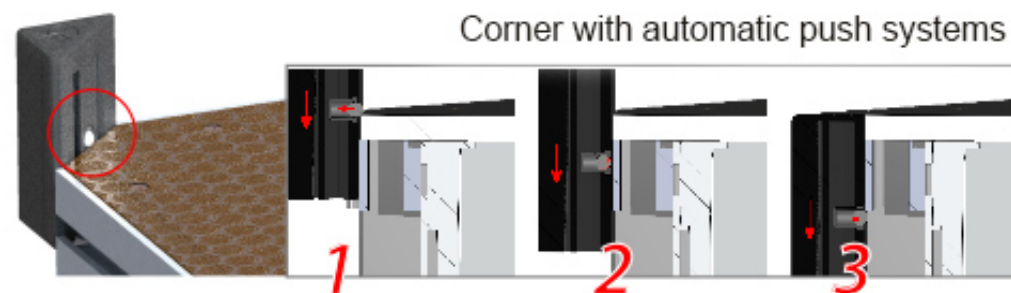

DESIGN IMPLEMENTATION
TESTING ENERGIZE

HOME COMPANY PRODUCTS CONTACTS SUPPORT

Vasco Rossi singer's the spaceship takes off on **GAMMA** stage ! **GAMMA** stage is platform stage for scaffolding system

GAMMA stage is the platform stage for scaffolding systems, *made in Italy* by **EFESTO**, makes the strong stage spaceship of **Vasco Rossi singer** and the V-shaped catwalk jutting out into the public and welcomes, as in a hug, the generations of yesterday, today and tomorrow.

The scenography of the the stage of **Live Kom tour in 2015** gives way to the idea of the show / music artist as a space well anchored to the past with an eye to the future stretching.

GAMMA stage is the imposing stage of the emotions of the fantastic "spaceship rock" of Vasco Rossi, is the spacecraft from futuristic shapes ready to take off to new musical spaces beyond "Dannate nuvole" to the "Luna".

GAMMA stage, ideal platform **EFESTO** for the realization of small and large podiums and stages , it is the only solution Stage do not buy play after long use, because the frame with which the structure is entirely welded ... is the choice of modern stage combined with the flexibility of scaffolding tubes and couplings.

Speedy**GAMMA** stage

THE ADVANTAGES

- The stage may change height using uprights other dimension
- The parapets are made with both the current standard of the multidirectional scaffolding, both with a single closure element.
- Wall side, single or double, with different heights, made with multidirectional scaffolding and connected directly to the stage allow the attachment of engines and facilitate the lifting of the cover and the audio system.
- The PVC sheets of the side wall are fixed by special kit clamps / couplings of the structure through the guides of **Speedyside family**: the logic of engagement with wedge and a rosette structure coupling system of easy mounting and quick through the assembly and disassembly .