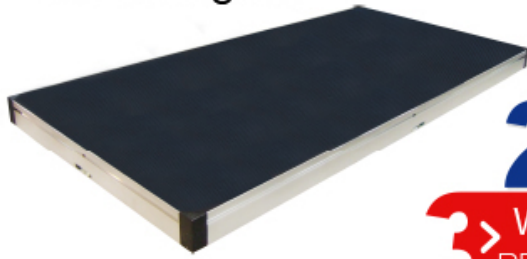

## The strengths!

> LIGHT

> MODULAR

3 > WITHOUT PLAY  
BECAUSE WELDED

The table EFESTO stage is lightweight, modular, and with the long-term use does not buy play because the aluminum frame, with which it is made, is completely welded. The plans proposed by EFESTO stages are in two variants: *SpeedyBETA* stage and *SpeedyGAMMA* stage.

### SpeedyBETA stage $\beta$

Modular platform, made in welded aluminum, for stages and podiums height adjustable, with aluminium telescopic leg with rubber foot anti slipping >> [More info](#)